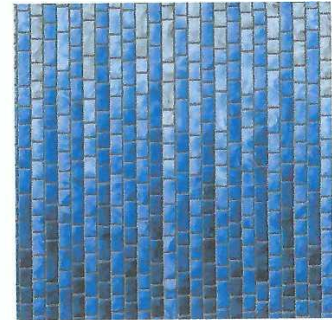

# Latham Patterns

**Slate Streamstone**

**Brighton Prism**

**Streamstone**

**Boulder Bay**

**Mount Royal**

**Saint Paul**

**Travertine Hex**

**Prism Main**

**Lexington Pebble**

**Concord Mystic**

2020 POOLCORP SWIMLINE PATTERN SELECTIONS

CUBE TILE  
OVERLAP

ROLLING CUBE  
OVERLAP

ROLLING WAVE  
OVERLAP

SUNLIGHT  
OVERLAP

SWIRL TILE  
OVERLAP

SWIRL  
OVERLAP

BLUE STONE  
OVERLAP

UNIBEAD &  
OVERLAP

CARIBBEAN  
UNIBEAD & OVERLAP

UNIBEAD &  
OVERLAP

MYSTRI GOLD  
BEAD OR UNIBEAD

MYSTRI OUTLOOK  
BEAD OR UNIBEAD