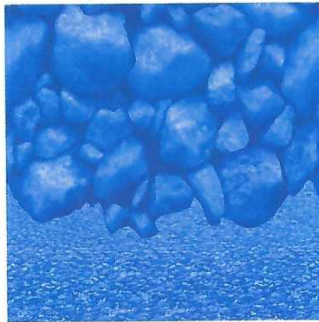

# Latham Patterns

**Slate Streamstone**

**Brighton Prism**

**Streamstone**

**Boulder Bay**

**Mount Royal**

**Saint Paul**

**Travertine Hex**

**Prism Main**

**Lexington Pebble**

**Concord Mystic**

2020 POOLCORP SWIMLINE PATTERN SELECTIONS

CUBE TILE  
OVERLAP

ROLLING CUBE  
OVERLAP

ROLLING WAVE  
OVERLAP

SUNLIGHT  
OVERLAP