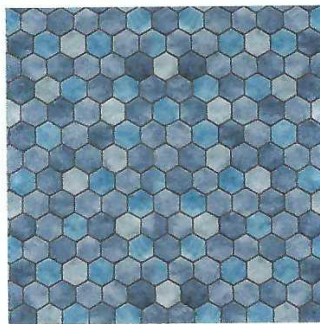

# Latham Patterns

**Slate Streamstone**

**Brighton Prism**

**Streamstone**

**Boulder Bay**

**Mount Royal**

**Saint Paul**

**Travertine Hex**

**Prism Main**

**Lexington Pebble**

**Concord Mystic**

2020 POOLCORP SWIMLINE PATTERN SELECTIONS

CUBE TILE  
OVERLAP

ROLLING CUBE  
OVERLAP

ROLLING WAVE  
OVERLAP

SUNLIGHT  
OVERLAP

SWIRL TILE  
OVERLAP

SWIRL  
OVERLAP

BLUE STONE  
OVERLAP

UNIBEAD &  
OVERLAP

CARIBBEAN  
UNIBEAD & OVERLAP

UNIBEAD &  
OVERLAP

MYSTRI GOLD  
BEAD OR UNIBEAD

MYSTRI OUTLOOK  
BEAD OR UNIBEAD