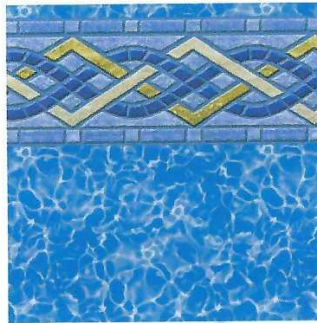

# Latham Patterns

**Slate Streamstone**

**Brighton Prism**

**Streamstone**

**Boulder Bay**

**Mount Royal**

**Saint Paul**

**Travertine Hex**

**Prism Main**

**Lexington Pebble**

**Concord Mystic**

2020 POOLCORP SWIMLINE PATTERN SELECTIONS

CUBE TILE  
OVERLAP

ROLLING CUBE  
OVERLAP

ROLLING WAVE  
OVERLAP

SUNLIGHT  
OVERLAP

SWIRL TILE  
OVERLAP

SWIRL  
OVERLAP

BLUE STONE  
OVERLAP

UNIBEAD &  
OVERLAP

CARIBBEAN  
UNIBEAD & OVERLAP

UNIBEAD &  
OVERLAP

MYSTRI GOLD  
BEAD OR UNIBEAD

MYSTRI OUTLOOK  
BEAD OR UNIBEAD