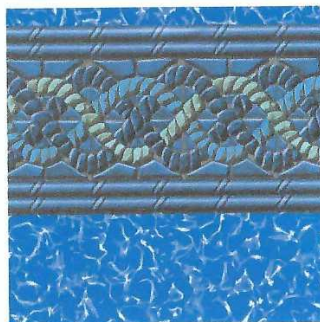

# Latham Patterns

**Slate Streamstone**

**Brighton Prism**

**Streamstone**

**Boulder Bay**

**Mount Royal**

**Saint Paul**

**Travertine Hex**

**Prism Main**

**Lexington Pebble**

**Concord Mystic**

2020 POOLCORP SWIMLINE PATTERN SELECTIONS

CUBE TILE  
OVERLAP

ROLLING CUBE  
OVERLAP

ROLLING WAVE  
OVERLAP

SUNLIGHT  
OVERLAP

SWIRL TILE  
OVERLAP

SWIRL  
OVERLAP

BLUE STONE  
OVERLAP

UNIBEAD &  
OVERLAP

CARIBBEAN  
UNIBEAD & OVERLAP

UNIBEAD &  
OVERLAP

MYSTRI GOLD  
BEAD OR UNIBEAD

MYSTRI OUTLOOK  
BEAD OR UNIBEAD